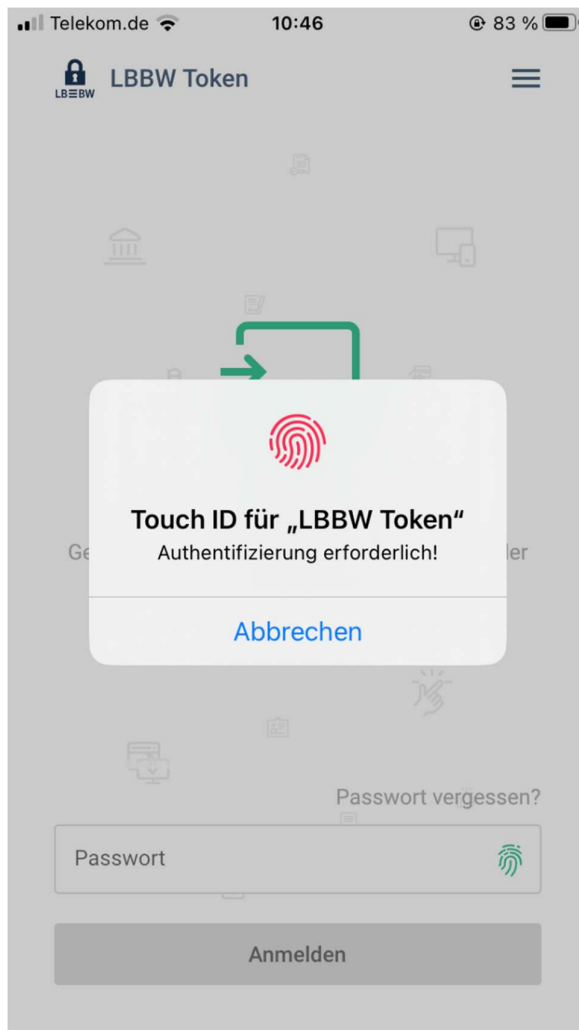

Last update: Oktober 2022

Corporates-Portal - Login with LBBW Token Mobil

Please follow the instructions:

1) Open the LBBW Token app and either enter your password or use your fingerprint to login

2) To login into your account please select **Scan QR code** (ATTENTION: please make sure to give the app a permission to use your camera).

3) Open the LBBW Corporates-Portal website on your computer and choose the option „LBBW Token“.

The screenshot shows the 'Corporates Portal' interface. At the top, there are two navigation tabs: 'EBICS' and 'LBBW Token'. The 'LBBW Token' tab is highlighted with a red oval. Below the tabs, the main content area contains the following text and elements:

- Text: "Scannen Sie die Grafik bitte mit Ihrem mobilen Endgerät."
- Text: "Dieser Code ist gültig für 01:59"
- A QR code for scanning.
- Text: "oder"
- Text: "Über LBBW Token Desktop anmelden"
- A green button labeled "App aufrufen" with a mobile phone icon.
- Text: "Funktioniert das obige Verfahren nicht? Zugangscodes verwenden"
- Text: "LBBW Token: Informationen und Download | Mein Benutzerkonto aktivieren"

4) Scan the QR code with your mobile device.

5) You have now successfully logged into your LBBW Corporates-Portal account.

Telekom.de

11:20

80 %

 LBBW Token

Ihre Anmeldung in LBBW Corporates-Portal war erfolgreich.