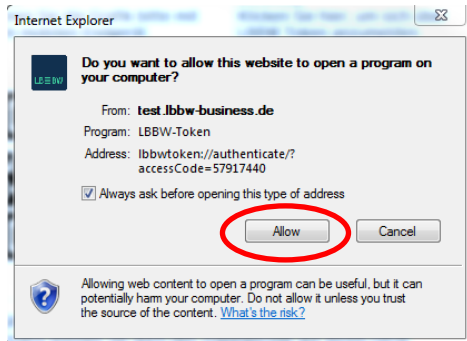

**Mobile**  
Please scan the graphic with your mobile device.

**Desktop**  
Click to log in via LBBW Token.

or

**LBBW Token**

**Access Code**  
Alternatively you can enter the access code on your device.

0302 7953

- My user account is not active yet.
- LBBW Token Information and download
- Go to the demo mode.
- System Info

2) Confirm the corresponding message window of your browser (depending on your browser, you can also deactivate this message).