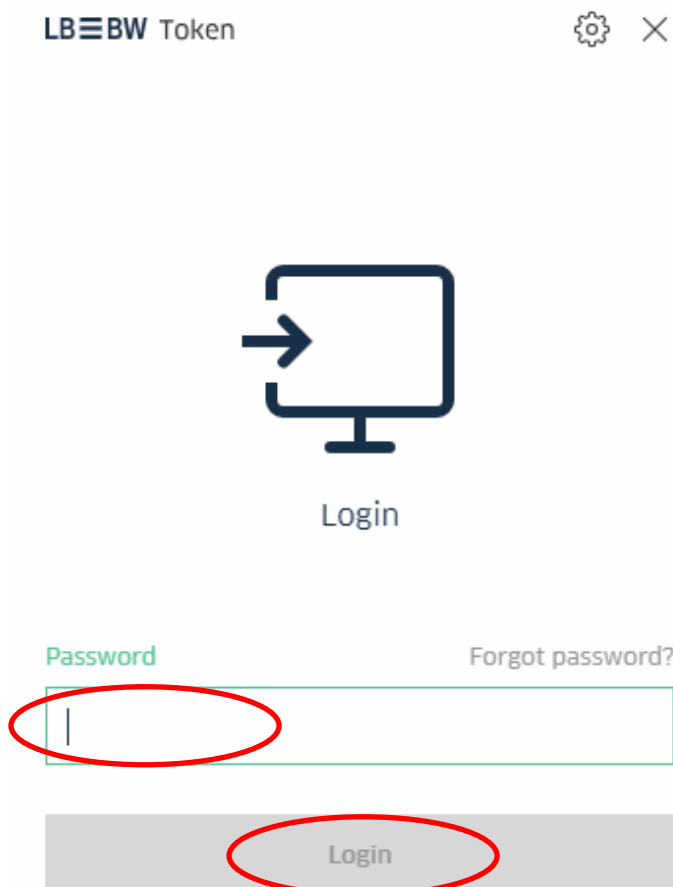

3) Your LBBW Token opens. Enter your password and click on Login.