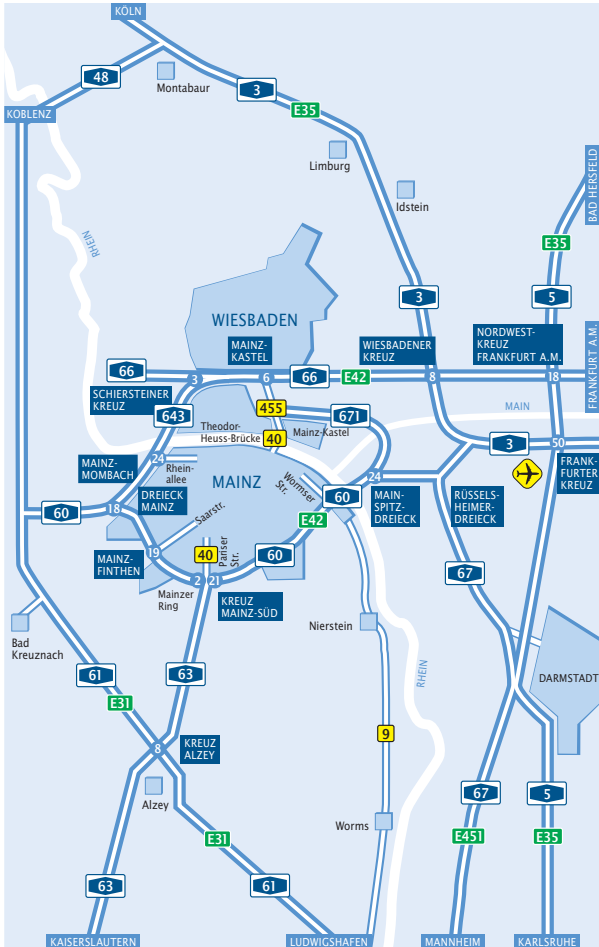

How to find us ...

... by plane

You can reach us by taxi or interurban train (S-Bahn) within 35 minutes from the airport Frankfurt/Main. The interurban train S 8 stops directly at the central station of Mainz, from there it is only a few minutes' walk to LBBW.

... by train

There are direct train connections with all large cities. From Mainz central station you will reach LBBW in a few minutes.

... by car

Depending on the direction you come from – i.e. from Wiesbaden (A 643), Frankfurt/Main (A 60 and A 66), Koblenz (A 60) or Alzey and Kaiserslautern (A 63) – just follow the signposts leading you to the town center »Mainz Innenstadt«. You will find us right in the center of Mainz.

09/10

Gyrocompass
Inventor: Dr. Hermann
Anschütz-Kaempfe
Germany, 1907

Direction Finder.
Made in Germany.
How to find us in Mainz.

The direct route to us.

Rhein-Main-area

The city center of Mainz

Landesbank Baden-Württemberg

Parking Facilities

- P1** Parking spaces in front of LBBW
- P2** Multi-storey car park Bleiche (at the State Museum)
- P3** Multi-storey car park Römerpassage
- P4** Multi-storey car park Kronberger Hof
- P5** Multi-storey car park Am Brand
- P6** Multi-storey car park Löhrrstraße
- P7** Multi-storey car park Rathaus (Rheingoldhalle)
- P8** Underground car park Rheinufer
- P9** Parking space Schloss
- P10** Multi-storey car park Deutschhausplatz
- P11** Multi-storey car park Schillerplatz
- P12** Multi-storey car park CityPort at Mainz central station
- P13** Multi-storey car park Fort Malakoff Park